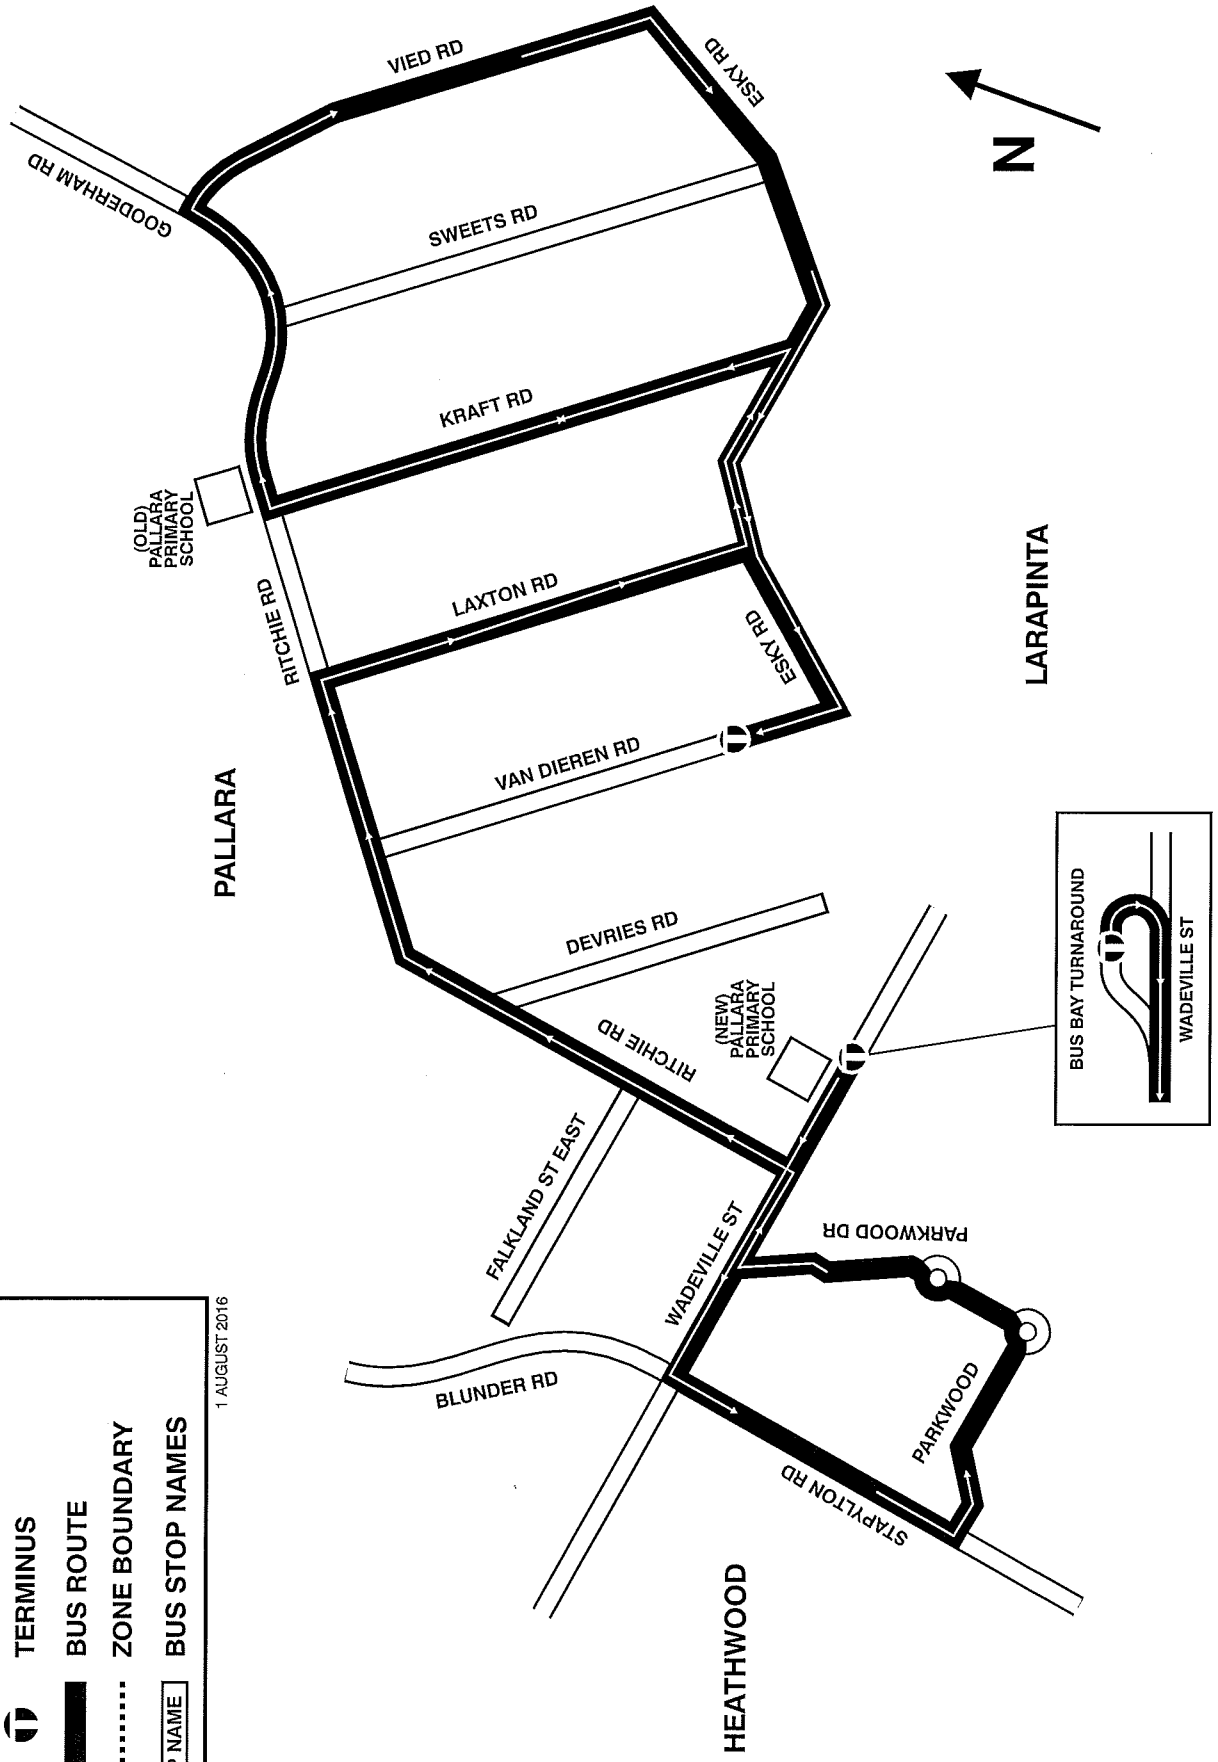

ROUTE 803 PM

LEGEND

-  TERMINUS
-  BUS ROUTE
-  ZONE BOUNDARY
-  BUS STOP NAMES

1 AUGUST 2016

ROUTE 803 AM

LEGEND

-  TERMINUS
-  BUS ROUTE
-  ZONE BOUNDARY
-  BUS STOP NAMES

1 AUGUST 2016

BUS BAY TURNAROUND
WADEVILLE ST