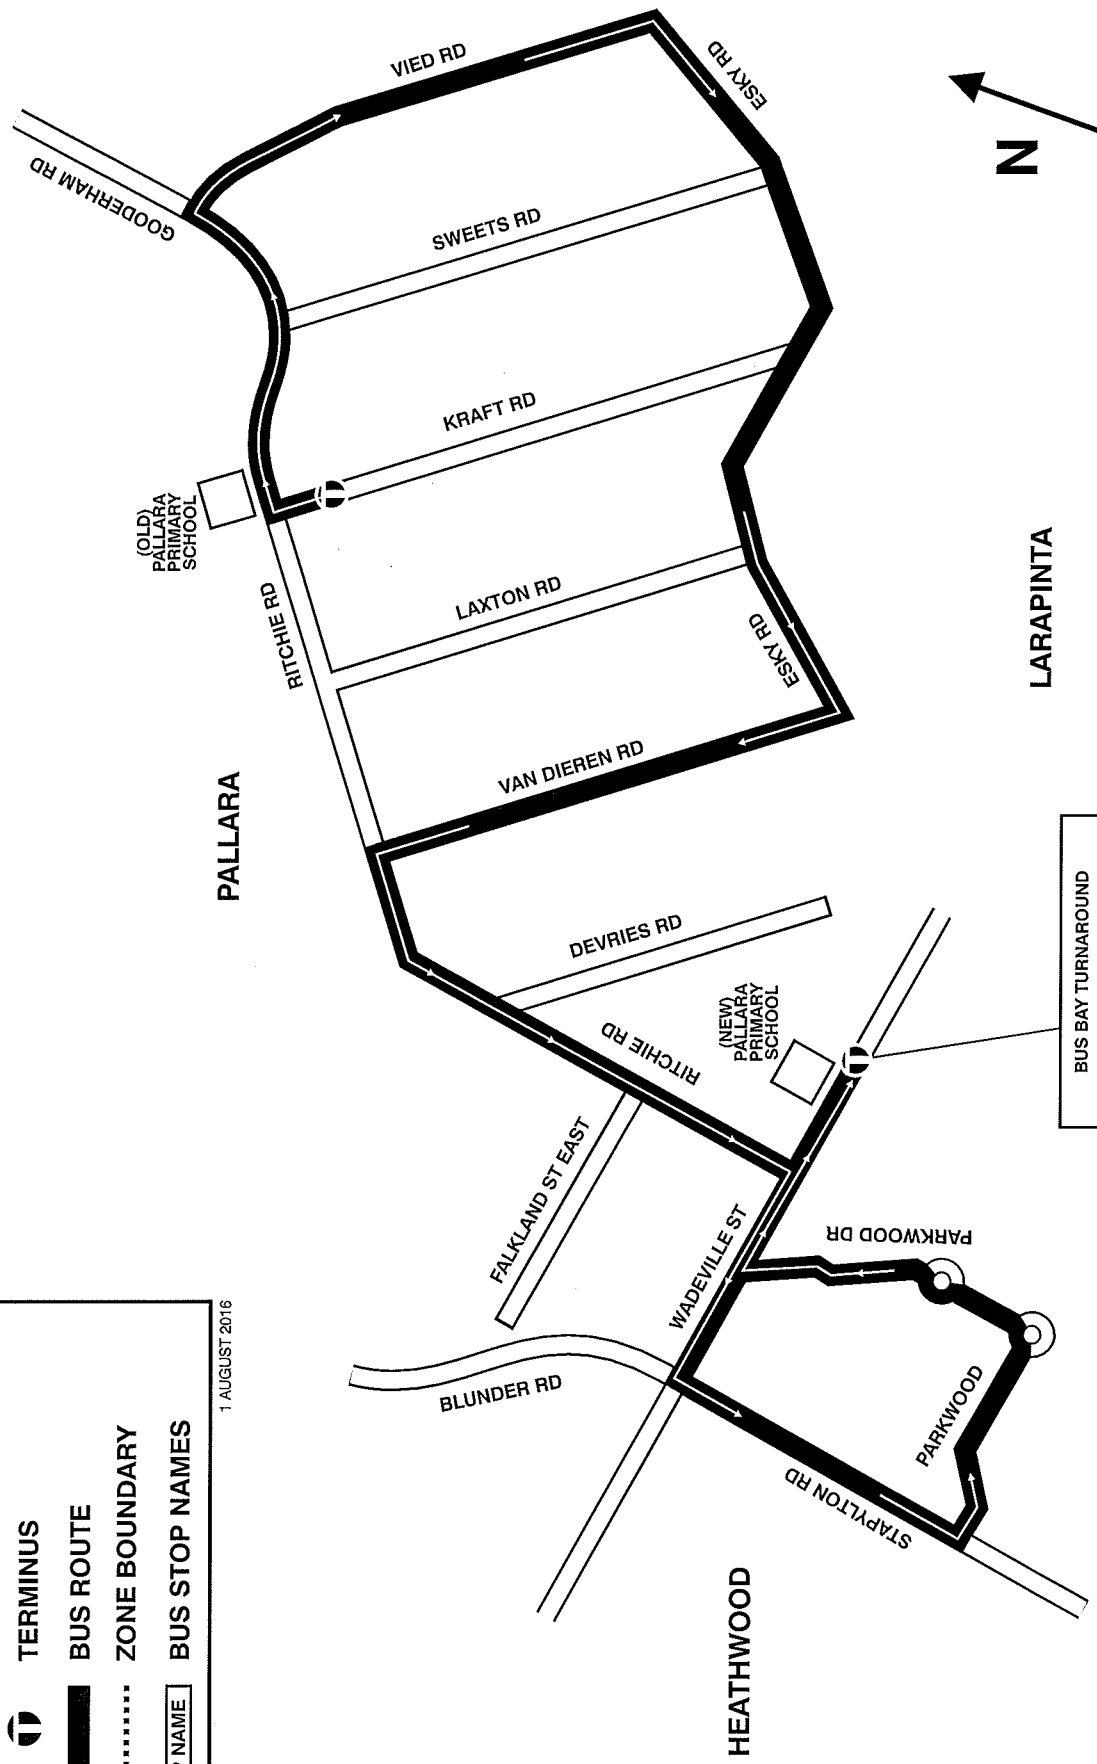

ROUTE 803 PM

LEGEND

-  TERMINUS
-  BUS ROUTE
-  ZONE BOUNDARY
-  BUS STOP NAMES

1 AUGUST 2016

ROUTE 803 AM

LEGEND

-  TERMINUS
-  BUS ROUTE
-  ZONE BOUNDARY
-  BUS STOP NAMES

1 AUGUST 2016

BUS BAY TURNAROUND
WADEVILLE ST